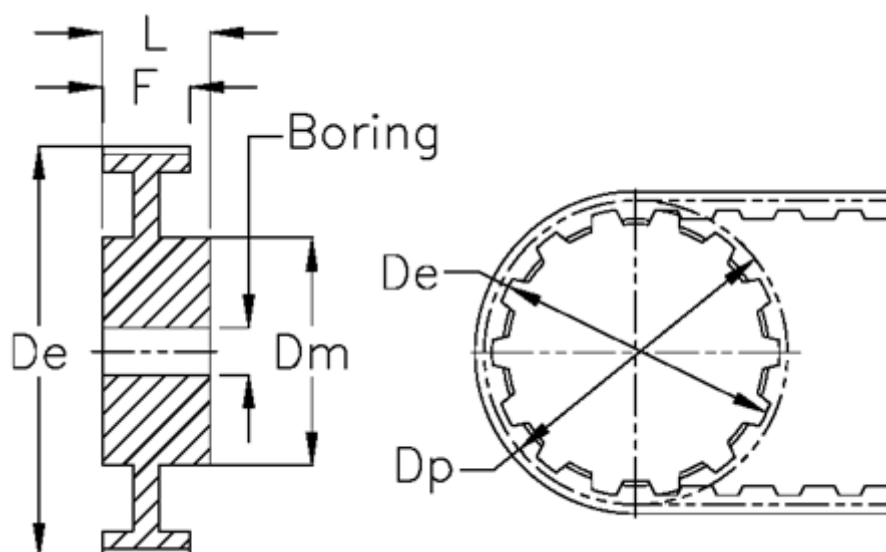

Article number: 604142072015

Description: Timing belt pulley with hub
HTD 72 5M 15

Measures

Bore	= 8	Type	= 5M
De	= 113.45	Weight	= 0.305
Di	= 30	Width	= 15
Dm	= 45		
Dp	= 114.59		
F	= 20.5		
L	= 100		
Tooth number	= 72		